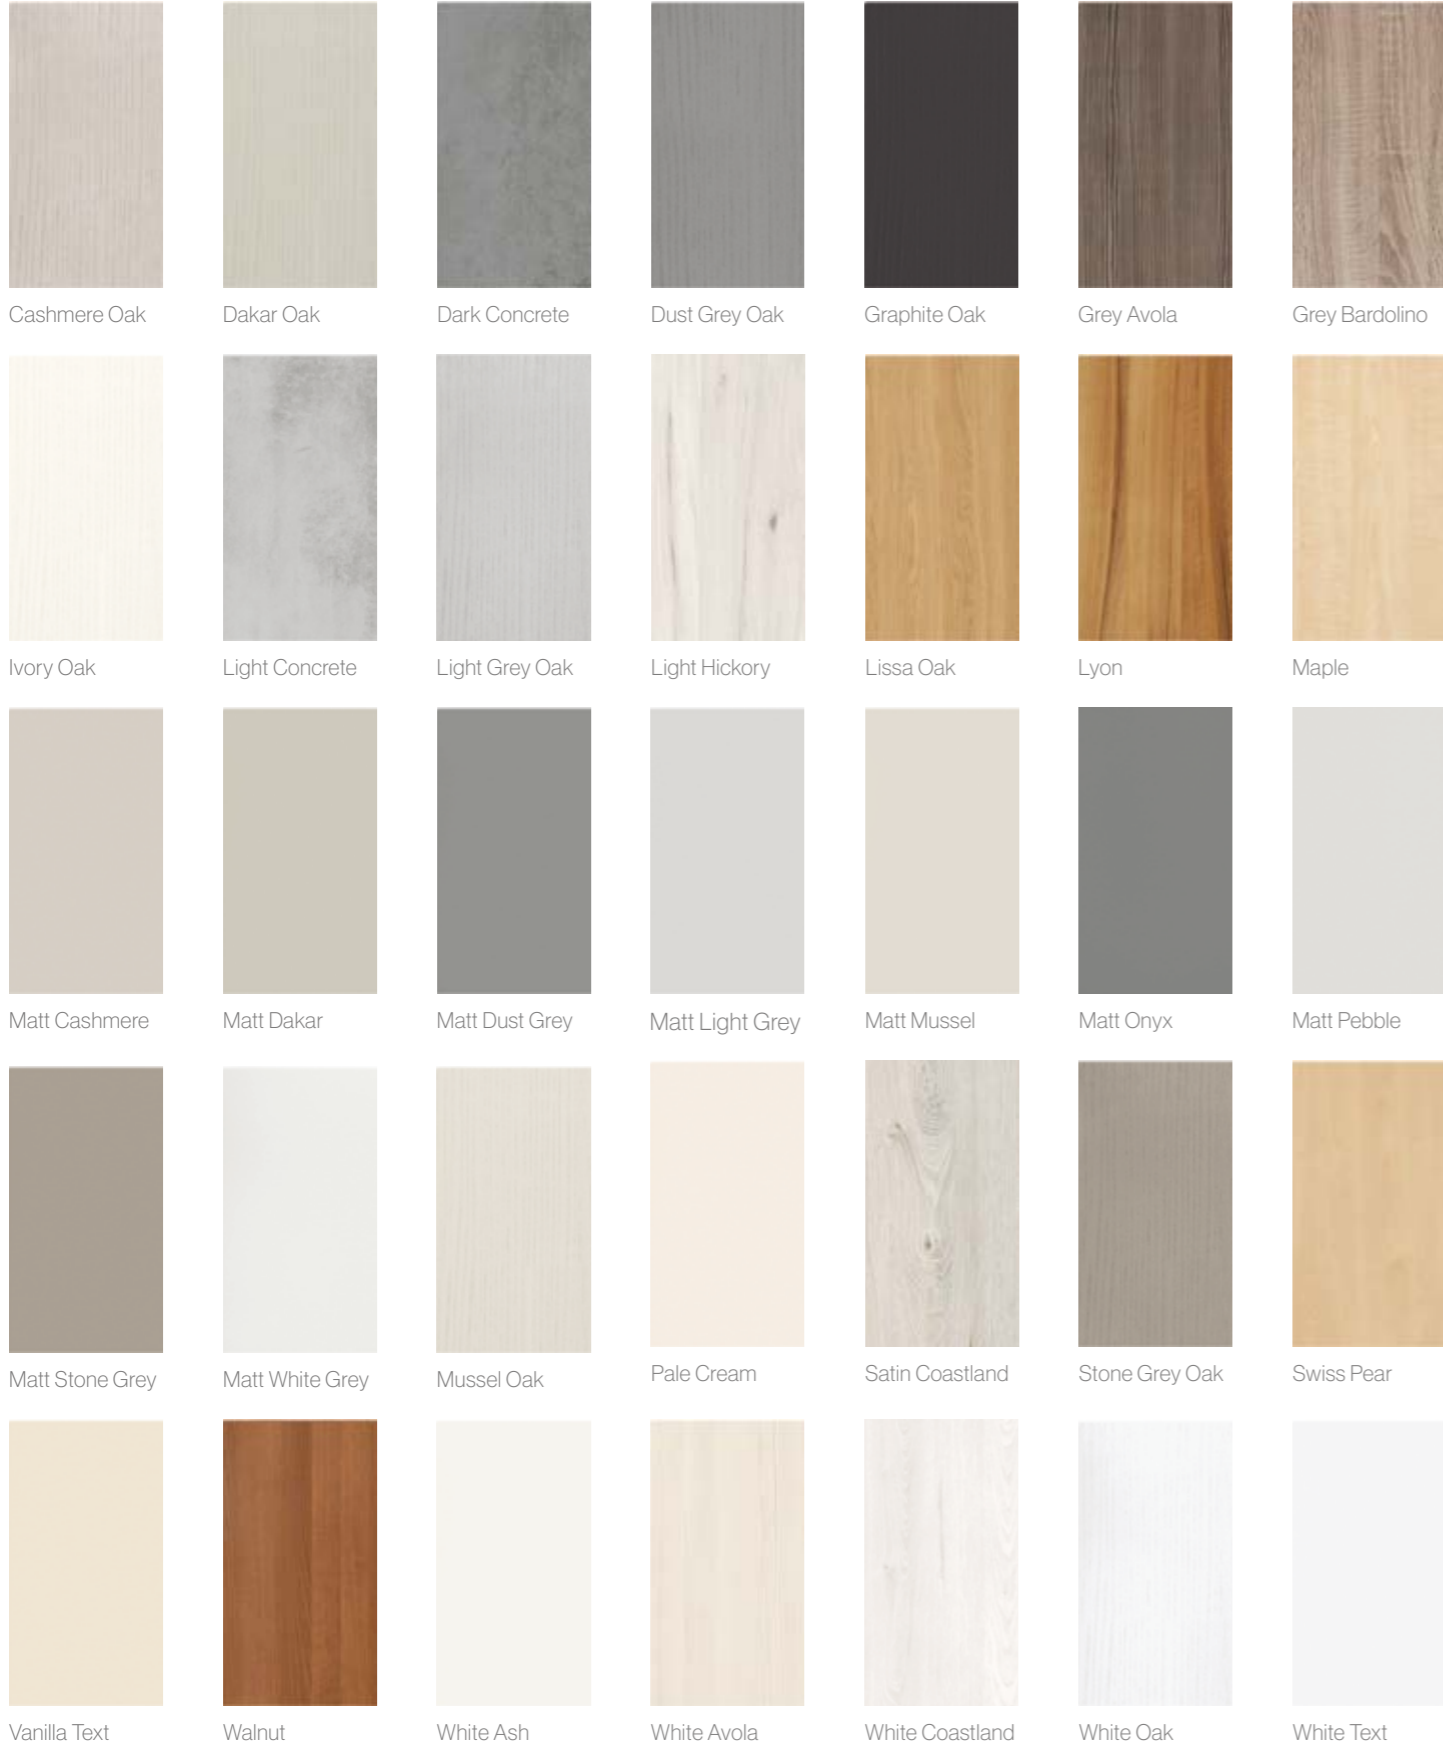

Splashback colour: Saffron
Handle: Black Bar

Glacier High Gloss
Metallic Blue

Glacier High Gloss Jasmine

Splashback colour: Aubergine

Glacier High Gloss Graphite

Splashback colour: Red

Glacier Super Matt
White & MFC Boston Concrete

Splashback colour: Pacific Blue

Glacier Super Matt Dust Grey
& MFC Natural Halifax Oak

Splashback colour: Light Grey

Glacier Super Matt
Light Grey

Splashback colour: Dust Grey

Vinyl Colours & Door Styles

Create your own door by choosing any style in any colour. With the benefit of made to measure sizes your kitchen will be truly bespoke.

Premier
Dark & Light Concrete

Premier
White Text & Grey Avola

Alnwick Cashmere Oak

Splashback colour: Coral
Handle: Pewter Shell and Round Knob

Matfen Ivory Oak

Splashback colour: Truffle

Shaker Lissa Oak

Kielder Grey Bardolino & Matt Mussel

Splashback colour: Willow Green

Melbury Lyon

Sherwood Pale Cream

Splashback colour: Metallic Rose Gold
Handle: Antique Copper Round Knob

Glendale White Text

Splashback colour: Metallic Silver
Handle: Brushed Nickel D