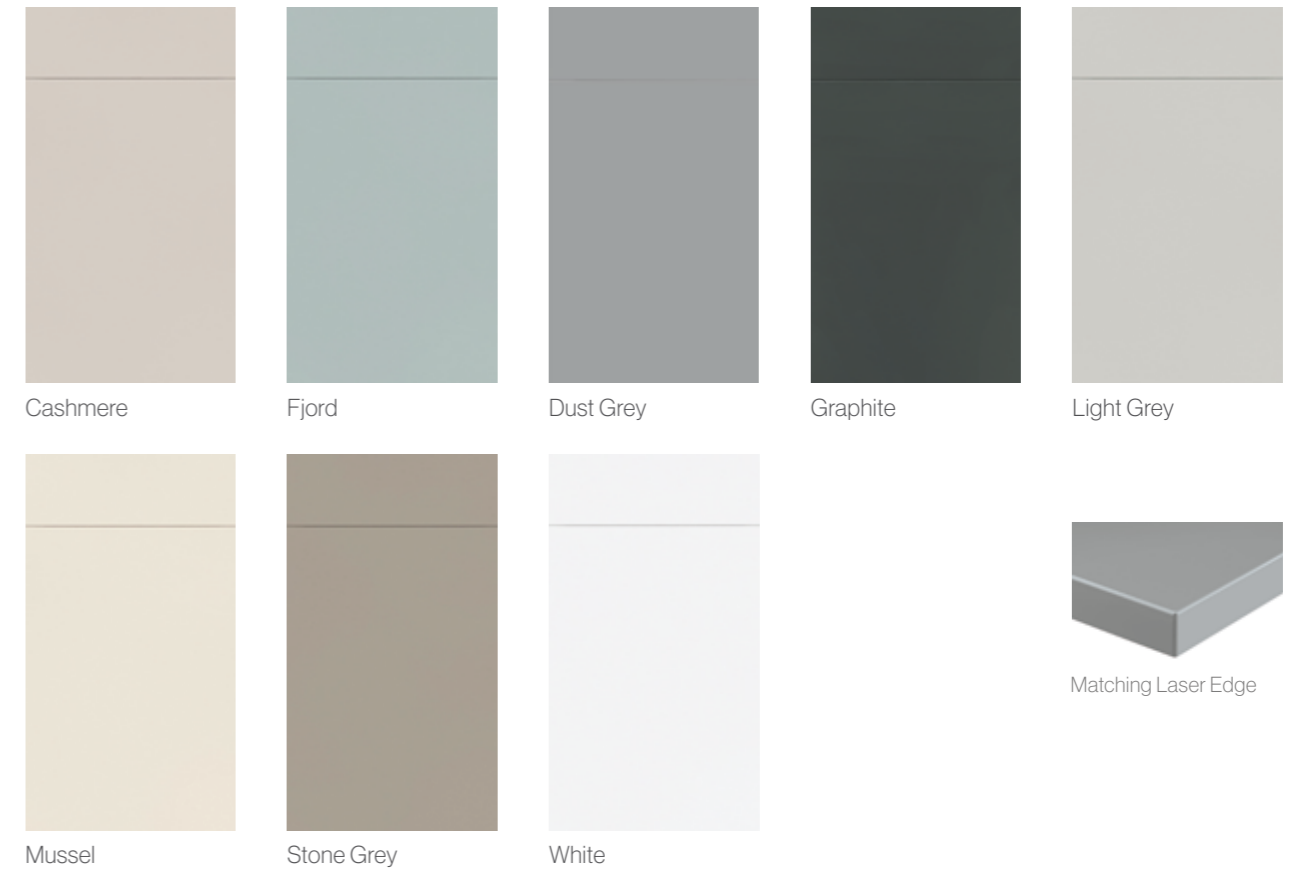

Ideally suited for the sleek modern kitchen, bedroom or bathroom, this range has the flexibility to contrast finishes and textures, with made to measure sizes available.

High Gloss Colours

Edge options

High gloss finishes can be complimented with either a matching Laser Edge or a 3D glass effect Dual Edge.

Super Matt Colours

MFC Colours

Glacier High Gloss Cashmere

Splashback colour: Pacific Blue
Handle: Inox Look Edge Bow

Glacier High Gloss Black & White

Splashback colour: Duck Egg Blue

Glacier High Gloss Dust Grey & Light Grey

Splashback colour: Saffron
Handle: Black Bar

Glacier High Gloss
Metallic Blue

Glacier High Gloss Jasmine

Splashback colour: Aubergine

Glacier High Gloss Graphite

Splashback colour: Red

Glacier Super Matt
White & MFC Boston Concrete