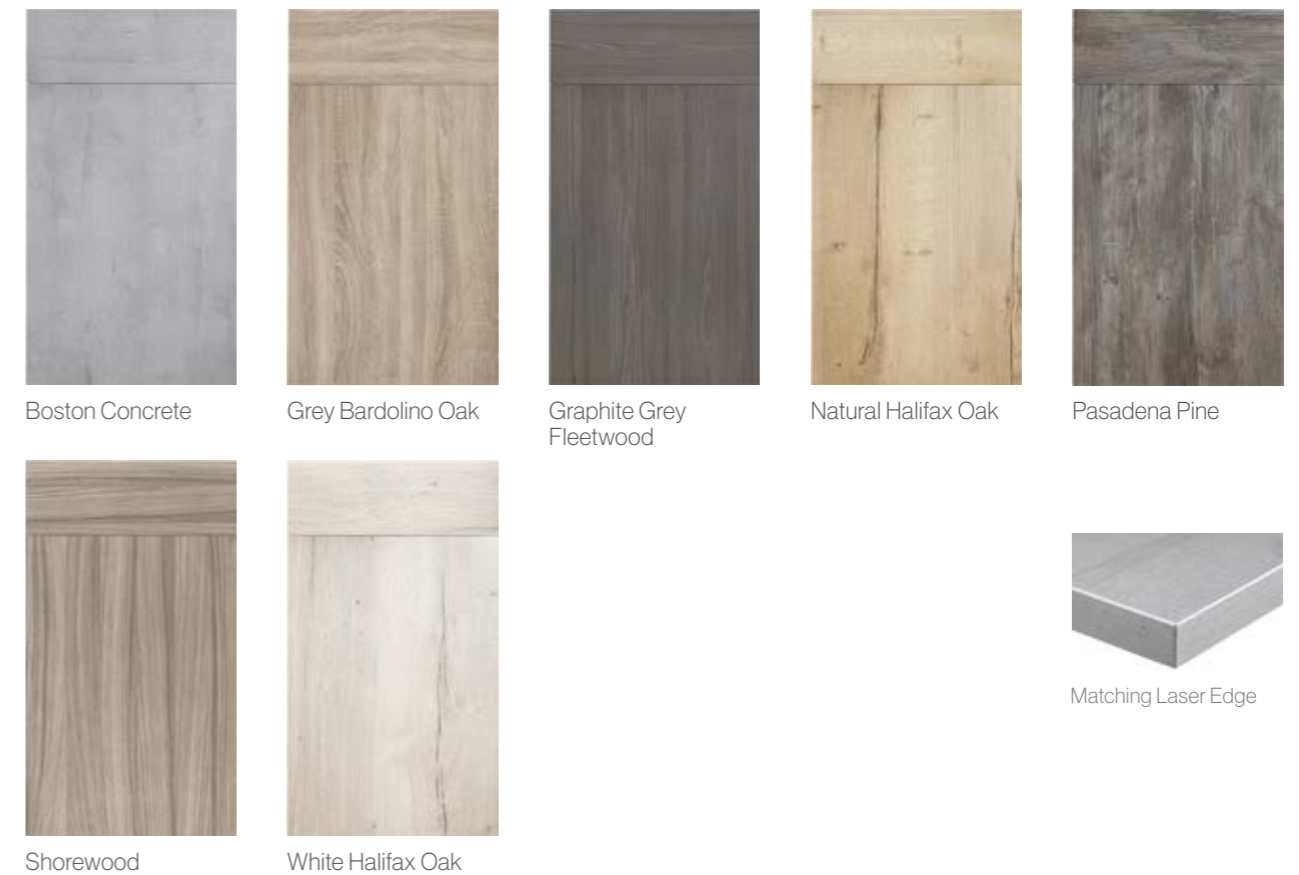

Ideally suited for the sleek modern kitchen, bedroom or bathroom, this range has the flexibility to contrast finishes and textures, with made to measure sizes available.

High Gloss Colours

Edge options

High gloss finishes can be complimented with either a matching Laser Edge or a 3D glass effect Dual Edge.

Super Matt Colours

MFC Colours

Glacier High Gloss Cashmere

Splashback colour: Pacific Blue
Handle: Inox Look Edge Bow

Glacier High Gloss Black & White

Splashback colour: Duck Egg Blue

Glacier High Gloss Dust Grey & Light Grey

Splashback colour: Saffron
Handle: Black Bar

Glacier High Gloss
Metallic Blue

Glacier High Gloss Jasmine

Splashback colour: Aubergine

Glacier High Gloss Graphite

Splashback colour: Red

Glacier Super Matt
White & MFC Boston Concrete