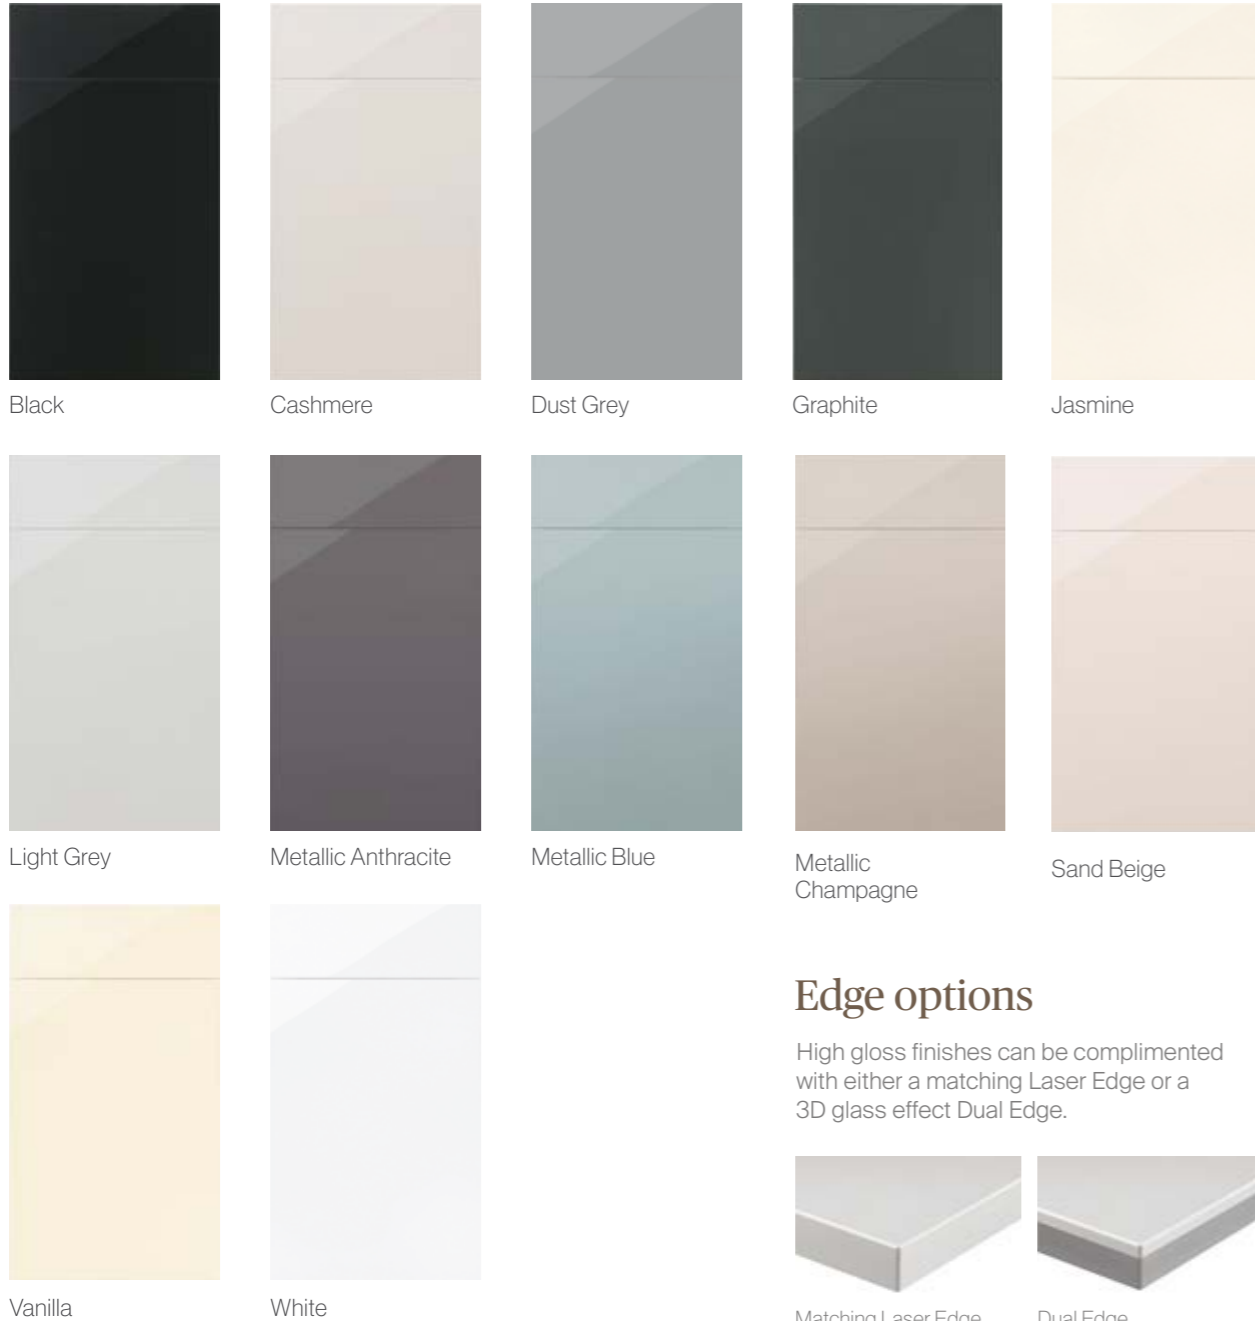

Classic & Contemporary
Kitchens

Contents

Glacier Range 4-23

Vinyl Range 24-43

Splashbacks 44-45

Handles 46-47

Glacier Super Matt Graphite
and MFC Natural Halifax Oak

The Glacier range includes High Gloss Acrylic, Super Matt PVC and MFC Woodgrains. The Acrylic and PVC are laminated to create the perfect gloss or matt finish. Components are then edged using the latest laser and PUR technology.

Ideally suited for the sleek modern kitchen, bedroom or bathroom, this range has the flexibility to contrast finishes and textures, with made to measure sizes available.

High Gloss Colours

Edge options

High gloss finishes can be complimented with either a matching Laser Edge or a 3D glass effect Dual Edge.

Super Matt Colours

MFC Colours

Glacier High Gloss Cashmere

Splashback colour: Pacific Blue
Handle: Inox Look Edge Bow

Glacier High Gloss Black & White

Splashback colour: Duck Egg Blue

Glacier High Gloss Dust Grey & Light Grey

Splashback colour: Saffron
Handle: Black Bar

Glacier High Gloss
Metallic Blue

Glacier High Gloss Jasmine

Splashback colour: Aubergine

Glacier High Gloss Graphite

Splashback colour: Red

Glacier Super Matt
White & MFC Boston Concrete